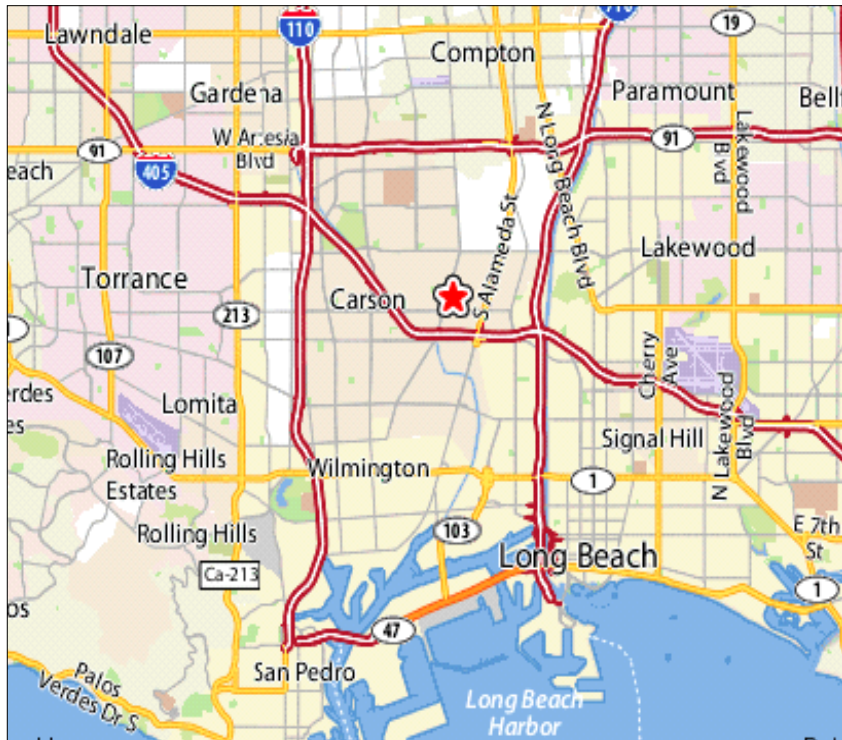

PROJECT TRANSPORT

It's as good as there!

CONTAINER FREIGHT STATION (CFS)

1981 East 213th Street, Carson, CA 90810

Driving Directions:

From 405 Freeway, Exit Wilmington Ave.

North on Wilmington Avenue ½ mile

Right turn on East 213th Street (headed East)

Facility is on the left at the end of 213th street.

Check in at guard shack. Receiving at doors 19 through 30

Project Transport's new 192,000 Sq Ft. Container Freight Station (CFS)